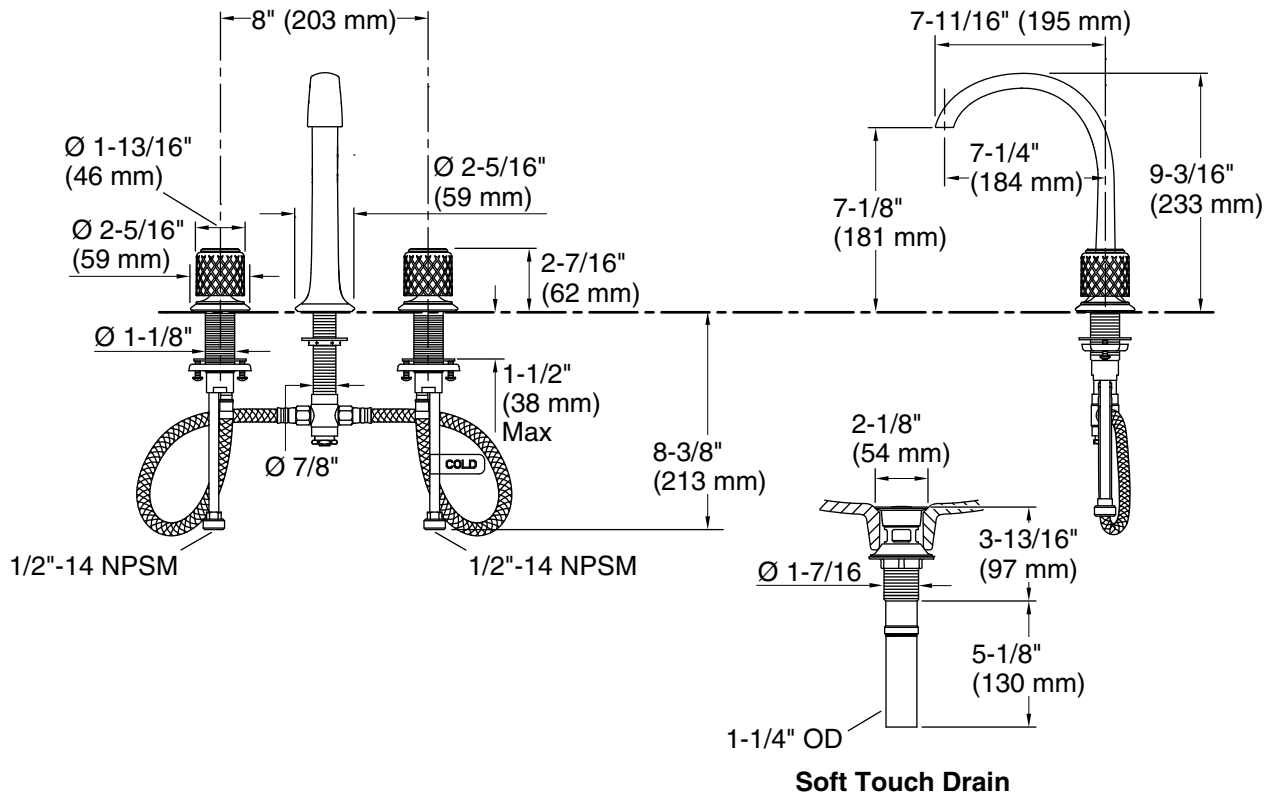

KALLISTA®

Script™ Sink Faucet, Arch Spout, Saint Louis Crystal Knobs

FEATURES

- Solid metal construction for durability and reliability
- Two-handle, widespread lavatory faucet for 8" (203 mm) - 16" (406 mm) centers
- Quarter-turn washerless ceramic disc valves
- 1.2 gal/min (4.5 l/min) maximum flow rate
- Includes Soft-Touch Drain
- Meets CalGreen requirements for lavatory faucets
- Complements the Script Collection

* Compliant when installed to the specific requirement of this regulation

P25051

CSA B651 **OBC**

ST[®] LOUIS

SPECIFIED MODEL

Model	Description	Finishes	
P25051-SLB	Script Sink Faucet, Arch Spout, Saint Louis Dark Blue Crystal Handles	<input type="checkbox"/> CP Polished Chrome	<input type="checkbox"/> AD Nickel Silver
		<input type="checkbox"/> BCH Blush Bronze	
P25051-SLC	Script Sink Faucet, Arch Spout, Saint Louis Clear Crystal Handles	<input type="checkbox"/> CP Polished Chrome	<input type="checkbox"/> AD Nickel Silver
		<input type="checkbox"/> BCH Blush Bronze	
P25051-SLG	Script Sink Faucet, Arch Spout, Saint Louis Flannel Grey Crystal Handles	<input type="checkbox"/> CP Polished Chrome	<input type="checkbox"/> AD Nickel Silver
		<input type="checkbox"/> BCH Blush Bronze	