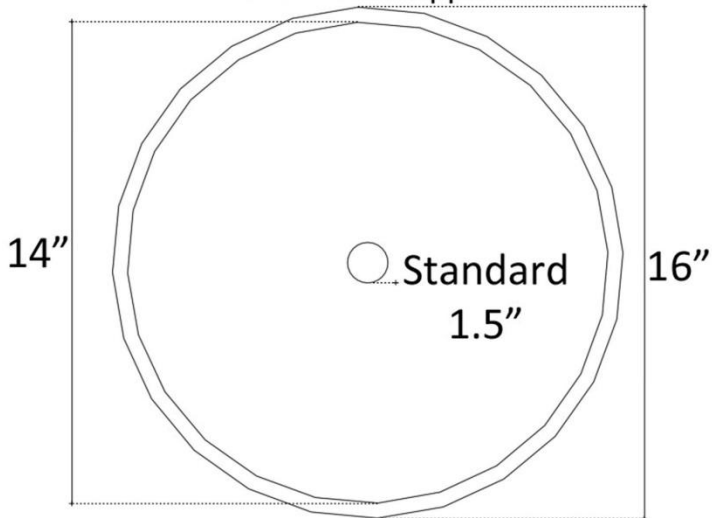

Description:

- Stainless Steel
- Drop-In or Undermount
- Use 1.5" Bar drain
- Clean with mild soap
No abrasive chemicals

Available Finishes:

- SS** Satin Stainless Steel
- PS** Polished Stainless Steel

Available Drains:

- D004** Grid Strainer
- D005** Lift and Turn
- D006** Pop-up w/ lift rod
- D101-** Decorative Drains
- D604**

All Dimensions Are Approximate

DIMENSIONS WILL VARY. DO NOT use this sheet as a guide for countertop cuts.