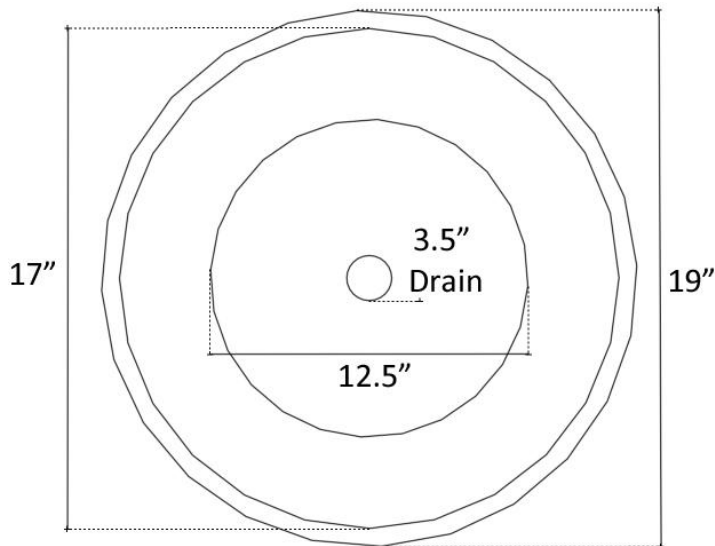

**Description:**

- Stainless Steel
- Drop-In or Undermount
- Use standard 3.5" drain
- Clean with mild soap  
No abrasive chemicals

**Available Finishes:**

- SS** Satin Stainless Steel
- PS** Polished Stainless Steel

**Available Drains:**

- D003** 3.5" Basket Strainer
- D007** Disposal Flange

**DIMENSIONS WILL VARY. DO NOT** use this sheet as a guide for countertop cuts.